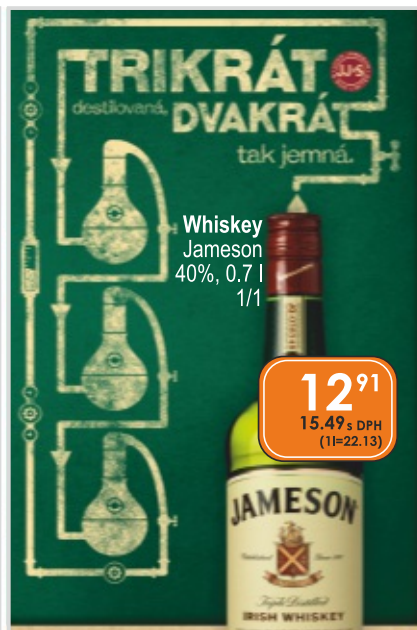

Star of Bombay
47.5%, 0.7 l, 1/1

Alkohol

Vodka Absolut
blue 40%, 0.7 l
1/1

8⁶⁹

10.43 s DPH
(11=14.90)

Whiskey
Jameson
40%, 0.7 l
1/1

12⁹¹

15.49 s DPH
(11=22.13)